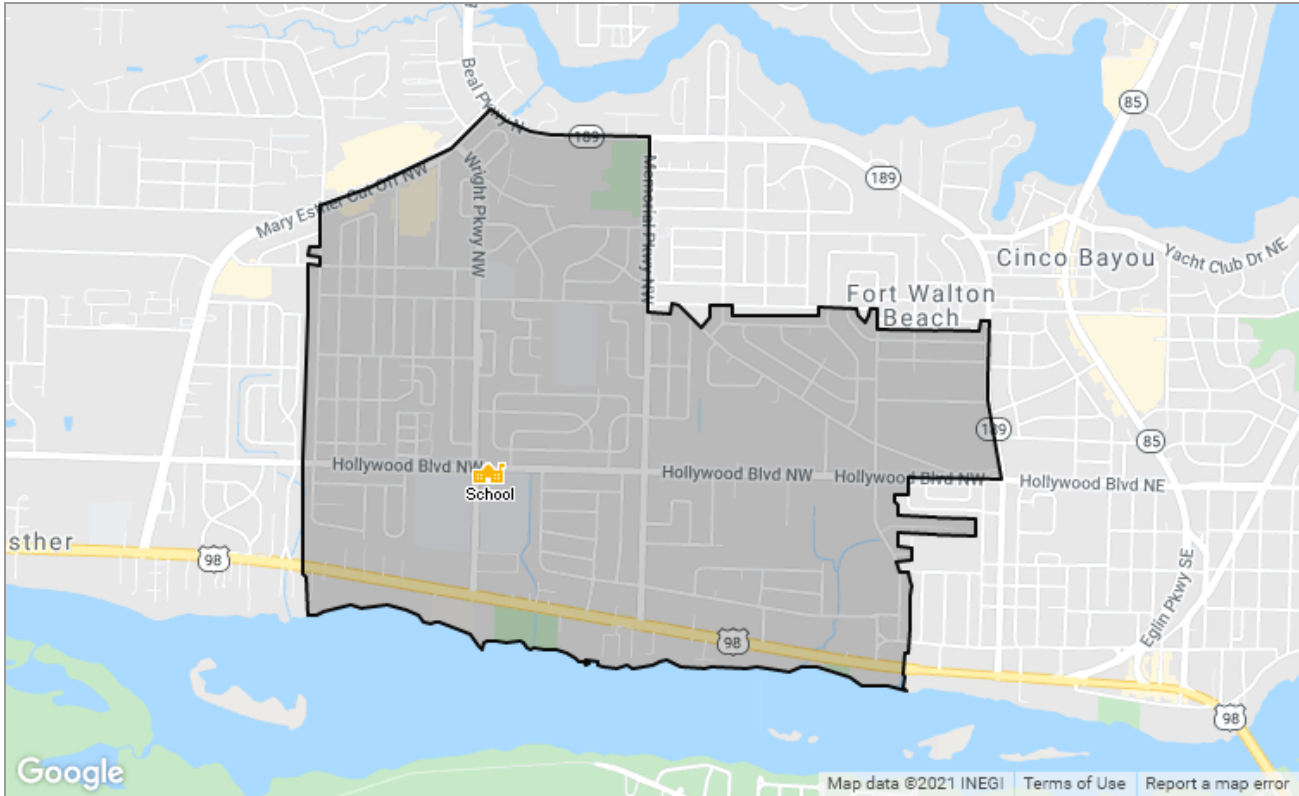

SCHOOL REPORT

Annette P. Edwins Elementary School

Ft Walton Bch, Florida

Presented by

Francisco Montes de Oca | Realtor

Florida Real Estate License: SL3477438

Mobile: (203) 427-5977

Main: Francisco@FMDOHomes.com

Agent: FMDOHomes.com

REALTY ONE GROUP EMERALD COAST

321 Harbor Blvd
Destin, FL 32541