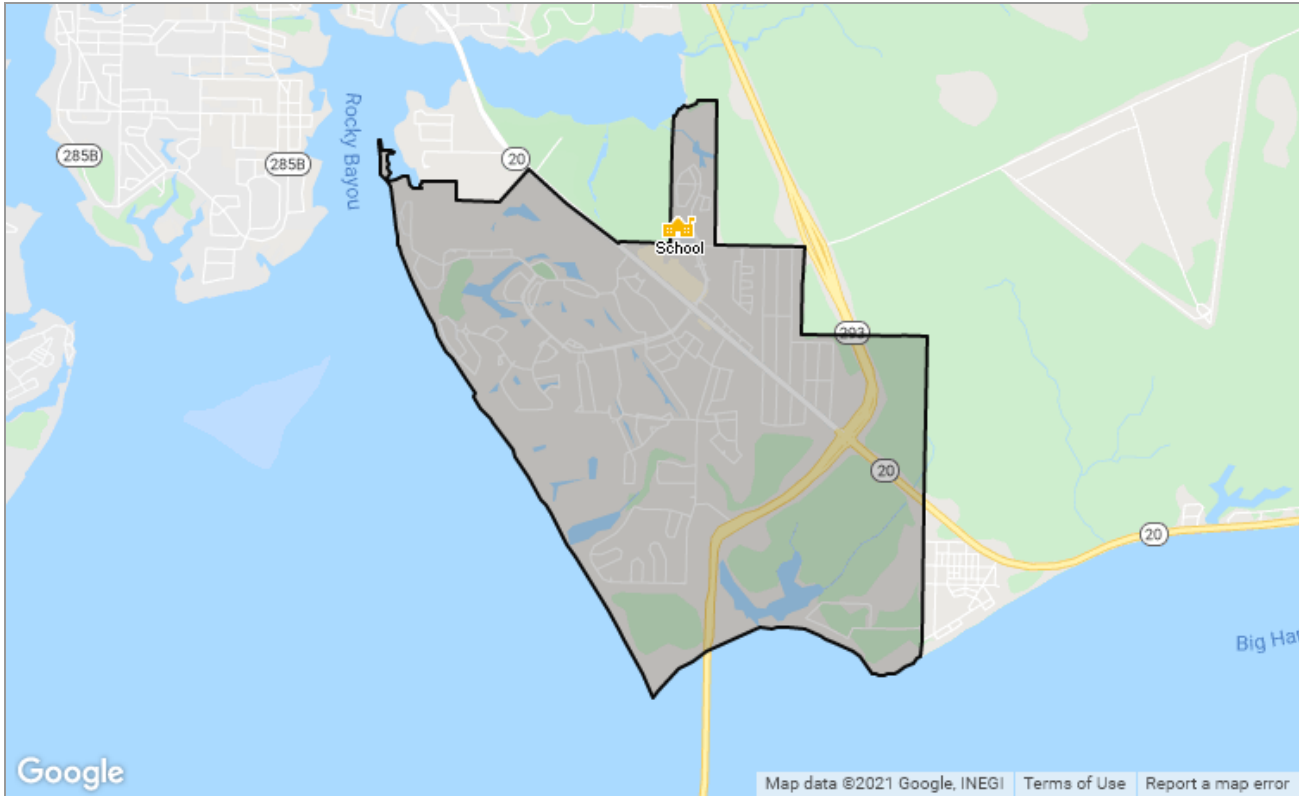

SCHOOL REPORT

Bluewater Elementary School

Niceville, Florida

Presented by

Francisco Montes de Oca | Realtor

Florida Real Estate License: SL3477438

Mobile: (203) 427-5977

Main: Francisco@FMDOHomes.com

Agent: FMDOHomes.com

REALTY ONE GROUP EMERALD COAST

321 Harbor Blvd

Destin, FL 32541