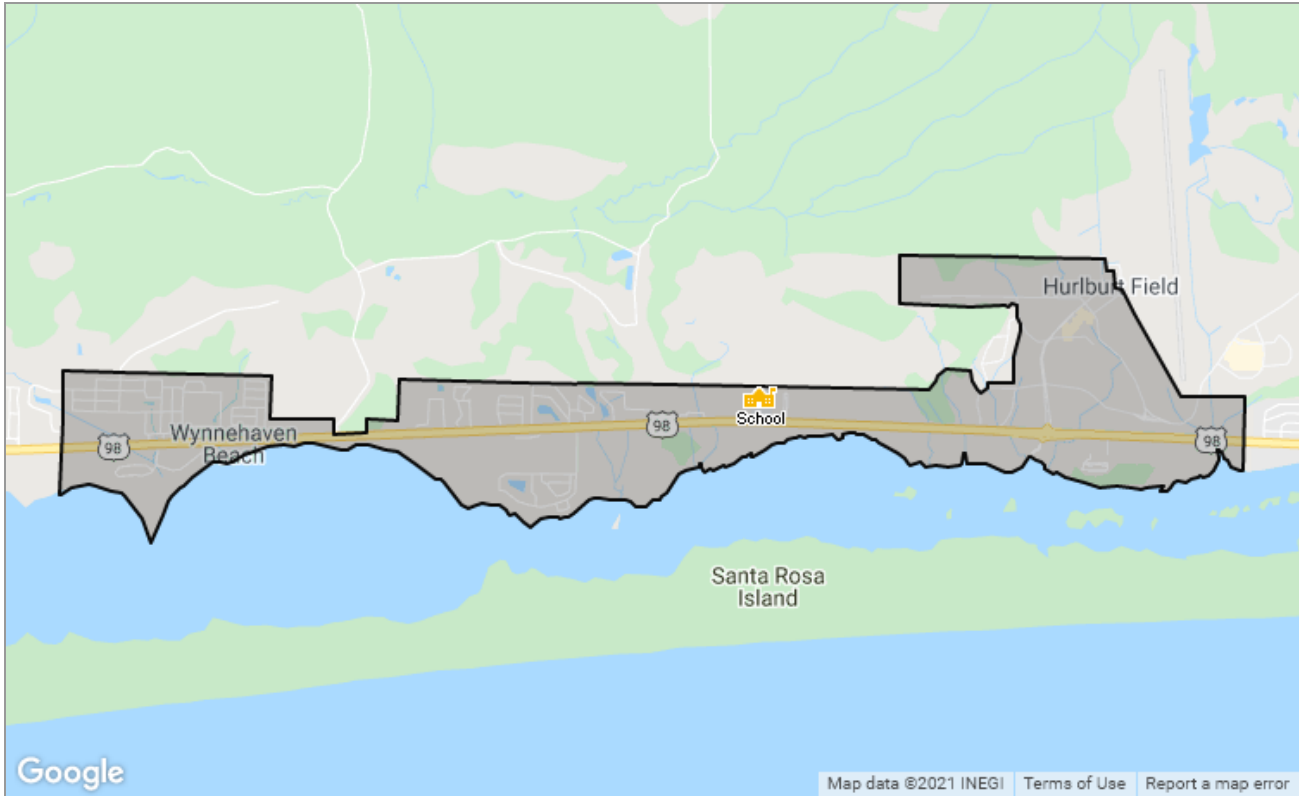

SCHOOL REPORT

Florosa Elementary School

Mary Esther, Florida

Presented by

Francisco Montes de Oca | Realtor

Florida Real Estate License: SL3477438

Mobile: (203) 427-5977

Main: Francisco@FMDOHomes.com

Agent: FMDOHomes.com

REALTY ONE GROUP EMERALD COAST

321 Harbor Blvd
Destin, FL 32541