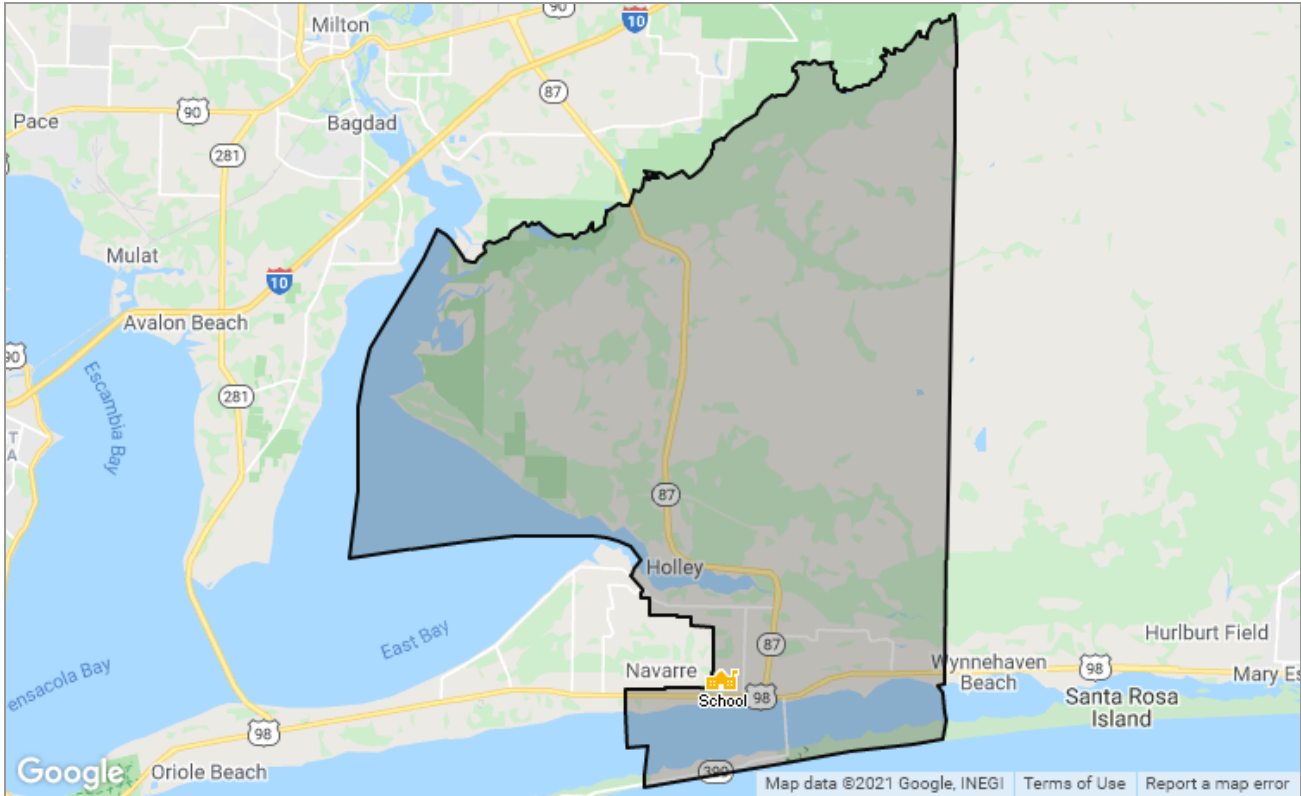

SCHOOL REPORT

Holley-Navarre Intermediate School

Navarre, Florida

Presented by

Francisco Montes de Oca | Realtor

Florida Real Estate License: SL3477438

Mobile: (203) 427-5977

Main: Francisco@FMDOHomes.com

Agent: FMDOHomes.com

REALTY ONE GROUP EMERALD COAST

321 Harbor Blvd
Destin, FL 32541