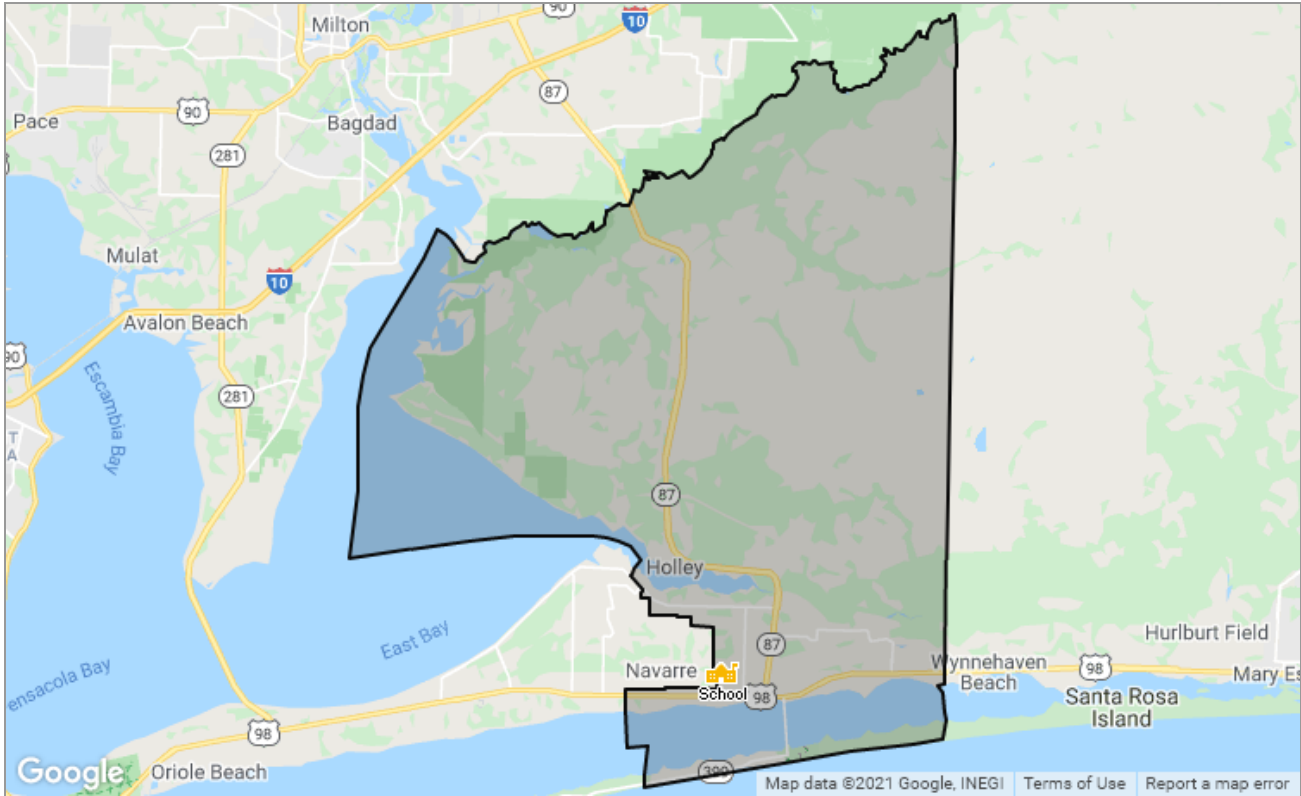

SCHOOL REPORT

Holley-Navarre Primary School

Navarre, Florida

Presented by

Francisco Montes de Oca | Realtor

Florida Real Estate License: SL3477438

Mobile: (203) 427-5977

Main: Francisco@FMDOHomes.com

Agent: FMDOHomes.com

REALTY ONE GROUP EMERALD COAST

321 Harbor Blvd

Destin, FL 32541