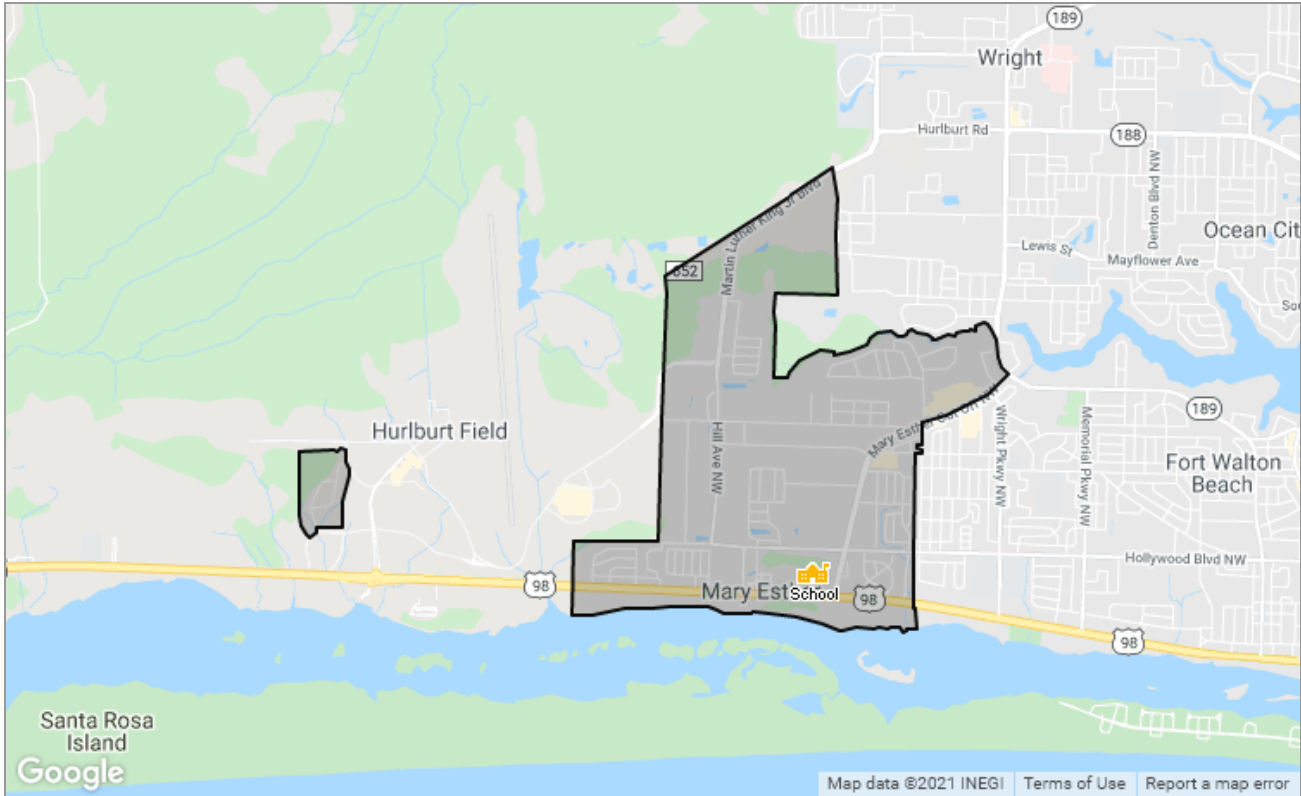

SCHOOL REPORT

Mary Esther Elementary School

Mary Esther, Florida

Presented by

Francisco Montes de Oca | Realtor

Florida Real Estate License: SL3477438

Mobile: (203) 427-5977

Main: Francisco@FMDOHomes.com

Agent: FMDOHomes.com

REALTY ONE GROUP EMERALD COAST

321 Harbor Blvd
Destin, FL 32541