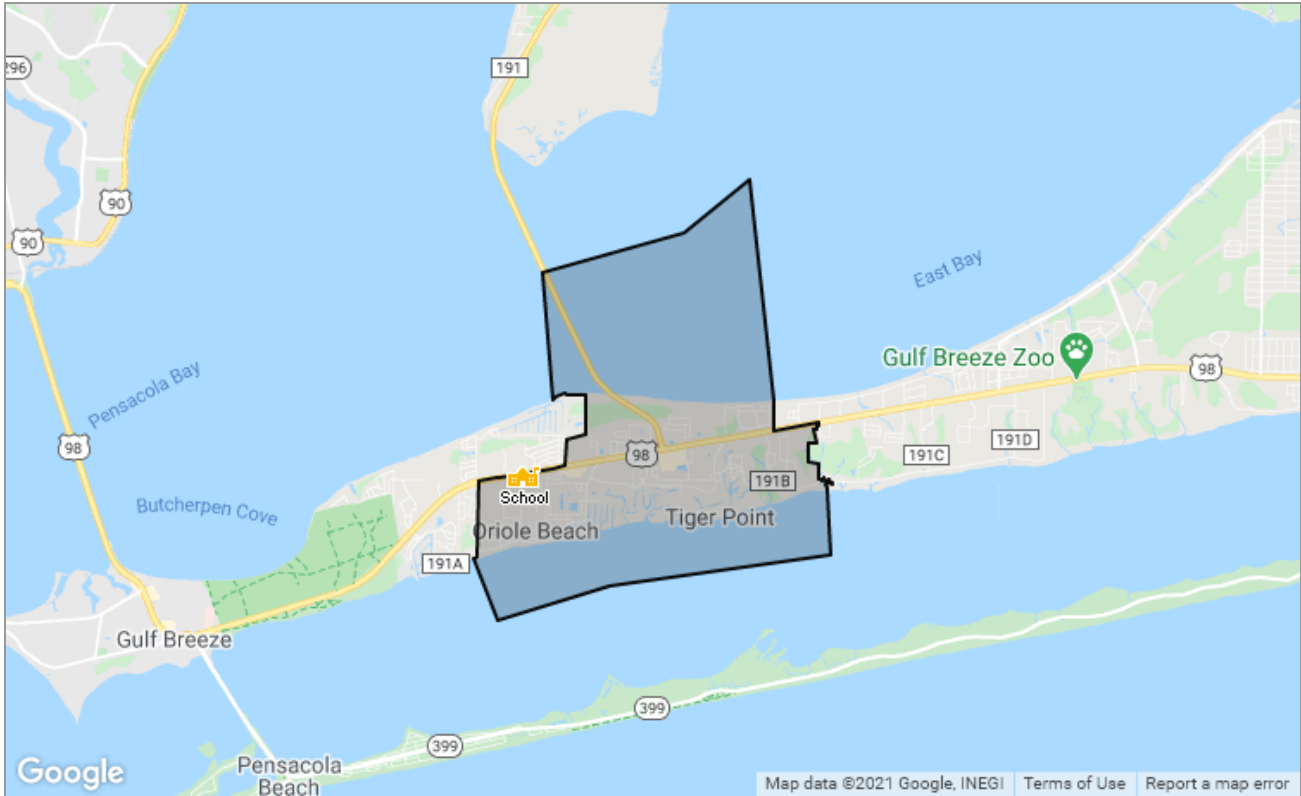

SCHOOL REPORT

Oriole Beach Elementary School

Gulf Breeze, Florida

Presented by

Francisco Montes de Oca | Realtor

Florida Real Estate License: SL3477438

Mobile: (203) 427-5977

Main: Francisco@FMDOHomes.com

Agent: FMDOHomes.com

REALTY ONE GROUP EMERALD COAST

321 Harbor Blvd
Destin, FL 32541