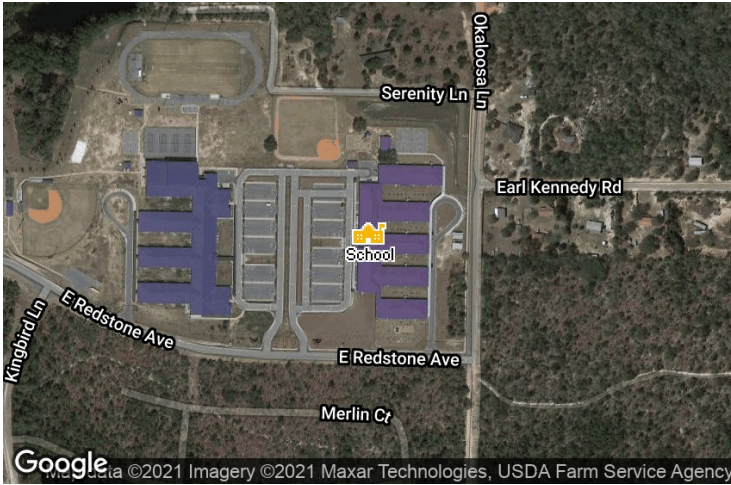

Agent: FMDOHomes.com

REALTY ONE GROUP EMERALD COAST

321 Harbor Blvd
Destin, FL 32541

School: Riverside Elementary School

School Details

Name
Riverside Elementary School

Level
Elementary

Type
Public