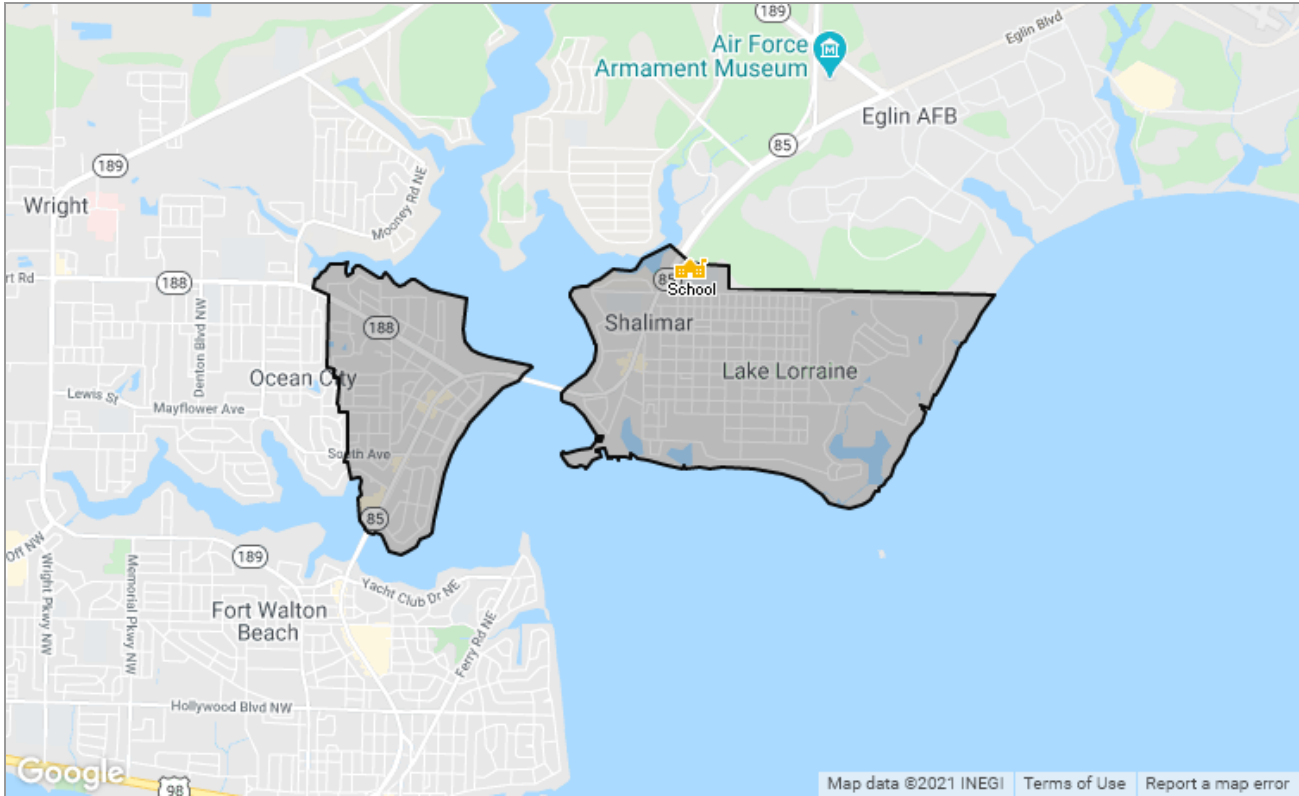

SCHOOL REPORT

Shalimar Elementary School

Shalimar, Florida

Presented by

Francisco Montes de Oca | Realtor

Florida Real Estate License: SL3477438

Mobile: (203) 427-5977

Main: Francisco@FMDOHomes.com

Agent: FMDOHomes.com

REALTY ONE GROUP EMERALD COAST

321 Harbor Blvd
Destin, FL 32541