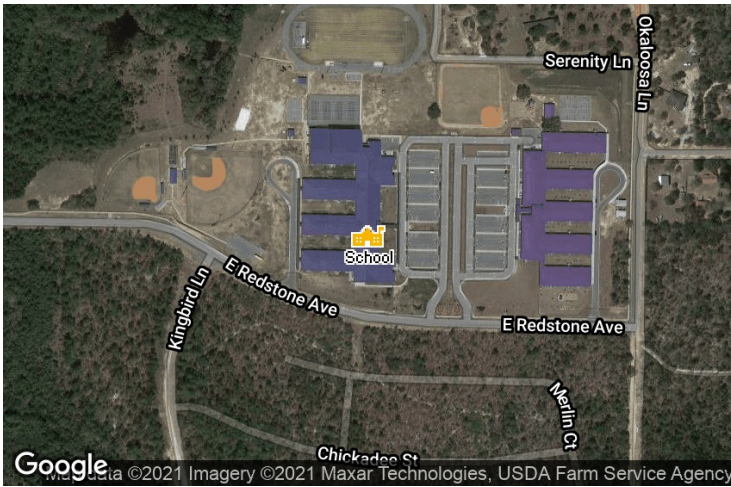

## School Details

**Name**  
Shoal River Middle School

**Level**  
Middle

**Type**  
Public

**Grades Served**  
6-8

**School District**  
Okaloosa County School District

**Address**  
3200 E Redstone Ave,  
Crestview, FL 32539